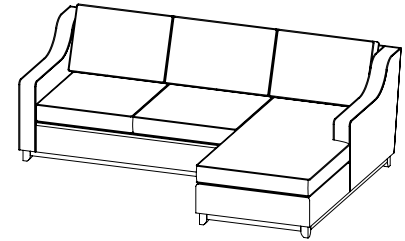

TECHNICAL INFORMATION

- Solid timber plinth
- Crowned reflex fully reversible seat cushions
- Piping detail to arms, cushions and outside backs
- Serpentine sprung seat
- Lined springs and back webbing
- Alternative coloured piping
- 10 year frame and spring guarantee

3 SEATER SOFA

W2040mm D1020mm H930mm

2 SEATER SOFA

W1780mm D1020mm H930mm

CHAISE END SOFA

W2510mm D1830mm H930mm

2 SCATTER CUSHIONS

W500mm H500mm